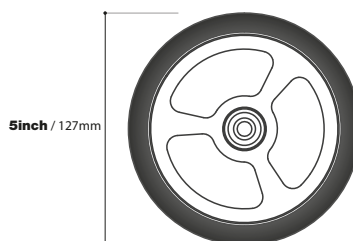

smooth®

TECHNICAL INFO INFORMAZIONI TECNICHE

MAX LOAD 120 Kg

Attention it could change the setting of the wheelchair.

Before mounting, read carefully the technical info and verify the dimensions.

For a correct assembly, it is recommended to mount the fork in order to obtain the angle ① and the angle ② at 90°

STANDARD FRAME TELAIO STANDARD

SHF480	max KHL400
SHF490	max KHL410
SHF500	max KHL420
SHF510	max KHL430
SHF520	max KHL440

SHF490	max KHL380
SHF500	max KHL390
SHF510	max KHL400
SHF520	max KHL410
SHF530	max KHL420

LOWERED FRAME TELAIO BASSATO

SHF450	max KHL360
SHF460	max KHL370
SHF470	max KHL380
SHF480	max KHL390
SHF490	max KHL400

SHF460	max KHL340
SHF470	max KHL350
SHF480	max KHL360
SHF490	max KHL370
SHF500	max KHL380