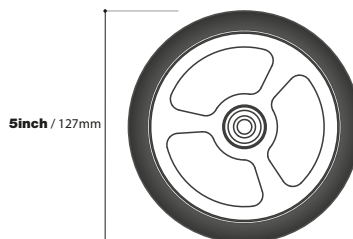

smooth®

TECHNICAL INFO INFORMAZIONI TECNICHE

MAX LOAD 120 Kg

Attention it could change the setting of the wheelchair.

Before mounting, read carefully the technical info and verify the dimensions.

For a correct assembly, it is recommended to mount the fork in order to obtain the angle ① and the angle ② at 90°

POSSIBLE CONFIGURATIONS POSSIBILI CONFIGURAZIONI

The forks Smooth, can be mounted with 4 or 5 inch wheels

Le forcelle Smooth, possono essere montate con ruote da 4 o 5 pollici

ARIA WHEELS SRLS

Registered Office_Via della Divisione Torino, 92 00143 Roma - Italy

STANDARD FRAME TELAIO STANDARD

SHF480	max KHL400
SHF490	max KHL410
SHF500	max KHL420
SHF510	max KHL430
SHF520	max KHL440

SHF490	max KHL380
SHF500	max KHL390
SHF510	max KHL400
SHF520	max KHL410
SHF530	max KHL420